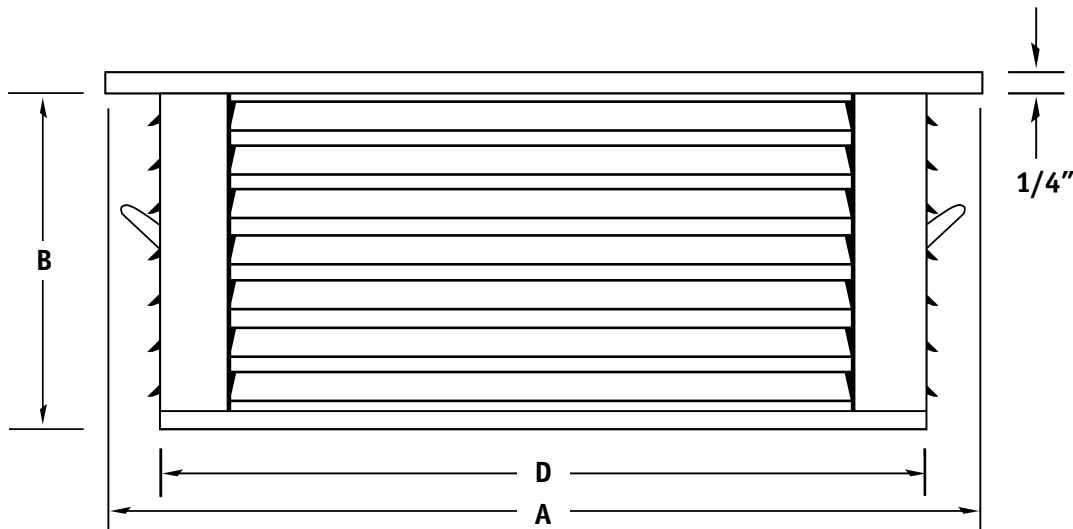

Drop Down Diffuser Steel • Adjustable Blades

Model: DR4040 • 4-Way Discharge Pattern

Features:

- Evaporative cooler diffuser
- Drop box design
- Adjustable louvers on four sides
- Heavy 22 gauge steel frame construction
- White powder coat epoxy finish

Dimensions

Vertical dimensions are plus or minus 1/4" and horizontal dimensions are plus or minus 1/16"

Dimensions (in inches)

Duct Size D	A	B
10 x 10	12 x 12	5
12 x 12	14 x 14	5
14 x 14	16 x 16	5
16 x 16	18 x 18	5
18 x 18	20 x 20	5
20 x 20	22 x 22	6
22 x 22 *	24 x 24	6
24 x 24	26 x 26	6
26 x 26	28 x 28	6
28 x 28	30 x 30	6
30 x 30	32 x 32	6
32 x 32	34 x 34	8

*22" x 22" size fits T-bar ceiling